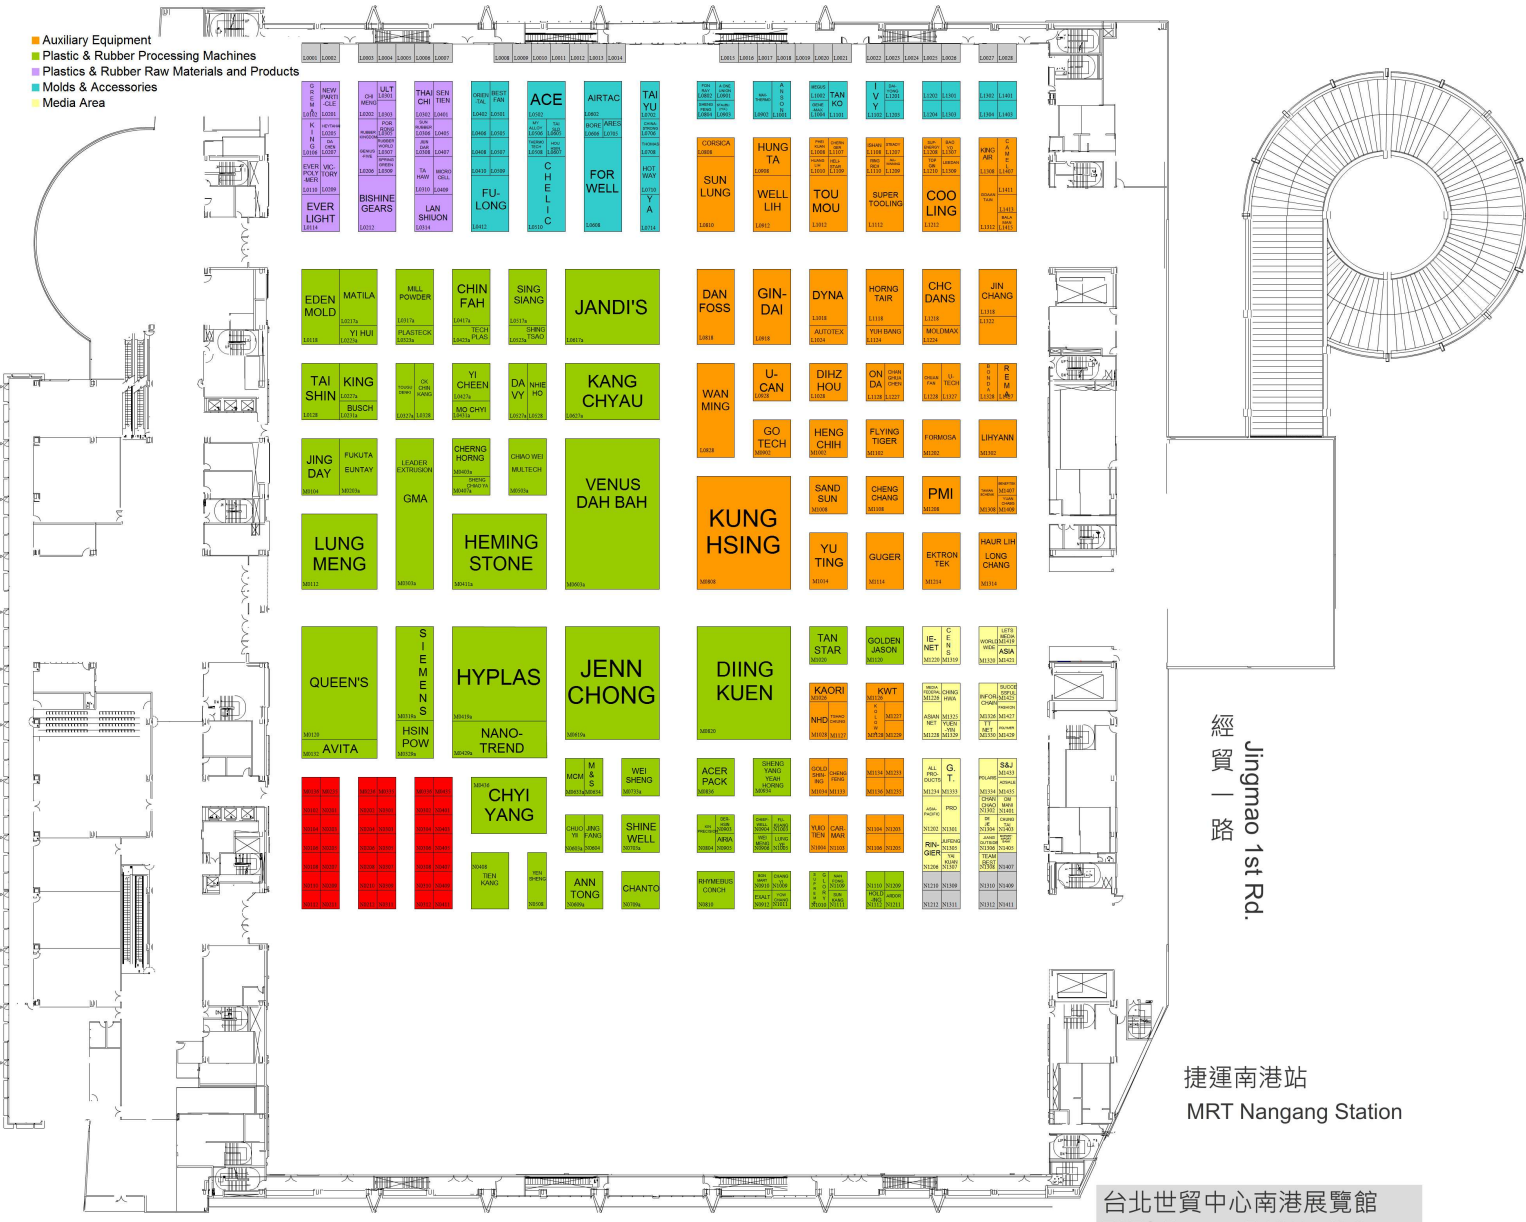

經貿一
路
Jingmao 2nd Rd.

- Auxiliary Equipment
- Plastic & Rubber Processing Machines
- Plastics & Rubber Raw Materials and Products
- Molds & Accessories
- Media Area

南港展覽館站
MRT Nangang Exhibition Center Station

南港路一段
Nangang Rd., Sec.1

捷運南港站
MRT Nangang Station

台北世貿中心南港展覽館
TWTC Nangang Exhibition Hall
上層展場(4樓)平面圖
Upper Level Exhibition Hall Plan(4F)

經貿一
路
Jingmao 1st Rd.